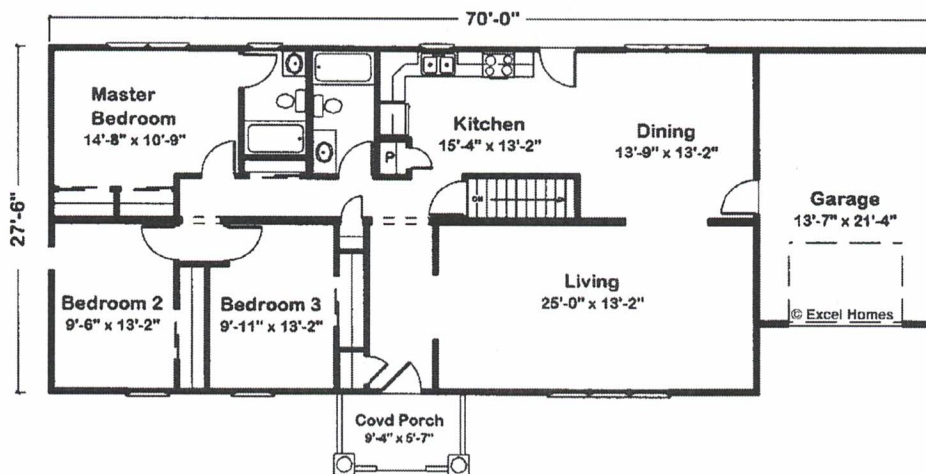

7352 Crestwood II A

Renderings are for illustration purposes only and may vary in precise detail from plans and specifications.

1505 Finished Sq. Ft.
(All footages approximate)

The livability of Crestwood II A. A generous living room, big enough for two furniture groupings. The open kitchen/dining area, for family interaction around meals. Two full baths and three bedrooms, all with nice storage space.